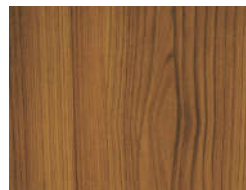

WOODGRAIN OPTIONS

DARK ACACIA

DARK BAMBOO

LIGHT BAMBOO

DARK FIR

LIGHT FIR

DARK KNOTTY PINE

LIGHT OAK

DARK WALNUT

ITALIAN ROSEWOOD

WHITE OAK

---

NATIONAL  
MAHOGANY

DARK CHERRY

LIGHT CHERRY

WESTERN CEDAR

DARK NATIONAL  
WALNUT

LIGHT NATIONAL  
WALNUT

## INTERIOR

TABLE WALNUT

WEATHERED GREY

SAND DRIFT

---