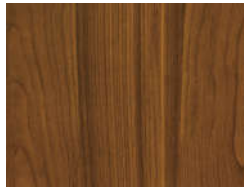

DARK WALNUT

ITALIAN ROSEWOOD

WHITE OAK

---

NATIONAL  
MAHOGANY

DARK CHERRY

LIGHT CHERRY

WESTERN CEDAR

DARK NATIONAL  
WALNUT

LIGHT NATIONAL  
WALNUT